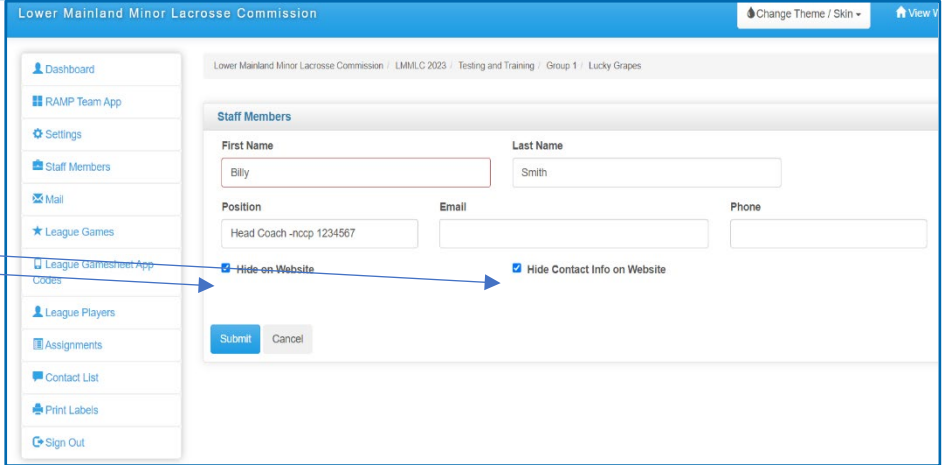

# [Log-in to Computer](#)

Log in via Admin Login Top of bottom of website page:

Log-in with your username and password

# Team Page Information

When a team logs in This is their home screen Team Code is new this year

They can add their staff Coaches and managers They add their players Access game sheet app League games

Each team will need to add their staff Coaches and manager

Under position for coach need to have NCCP #

They want to click on the hide on website