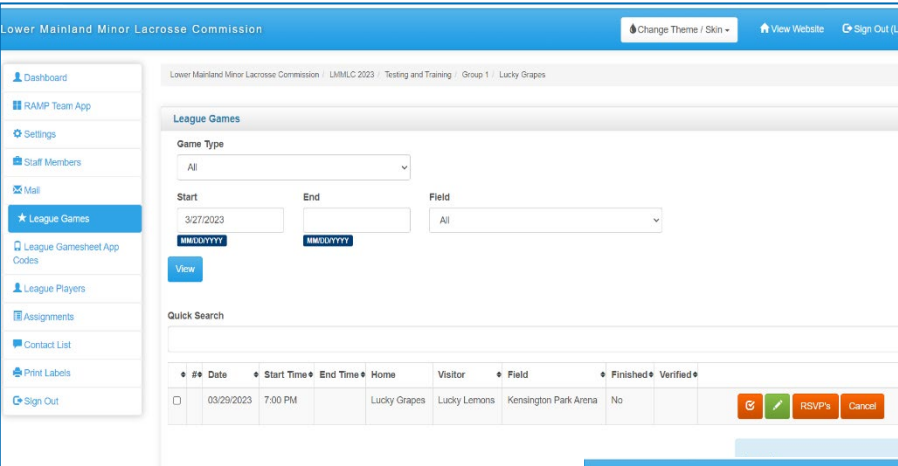

# Team Page Information

When a team logs in This is their home screen Team Code is new this year

They can add their staff Coaches and managers They add their players Access game sheet app League games

Each team will need to add their staff Coaches and manager

Under position for coach need to have NCCP #

They want to click on the hide on website

## League Games

All league games will show from the dates entered If the game is not marked finished it will not show In the standings page with points for either team

Enter game sheet will allow them to upload *One game permits and paper game sheet if needed* And make adjustments to game sheet if error. This is only available within the time limit set *League will enter time limit from start of game*