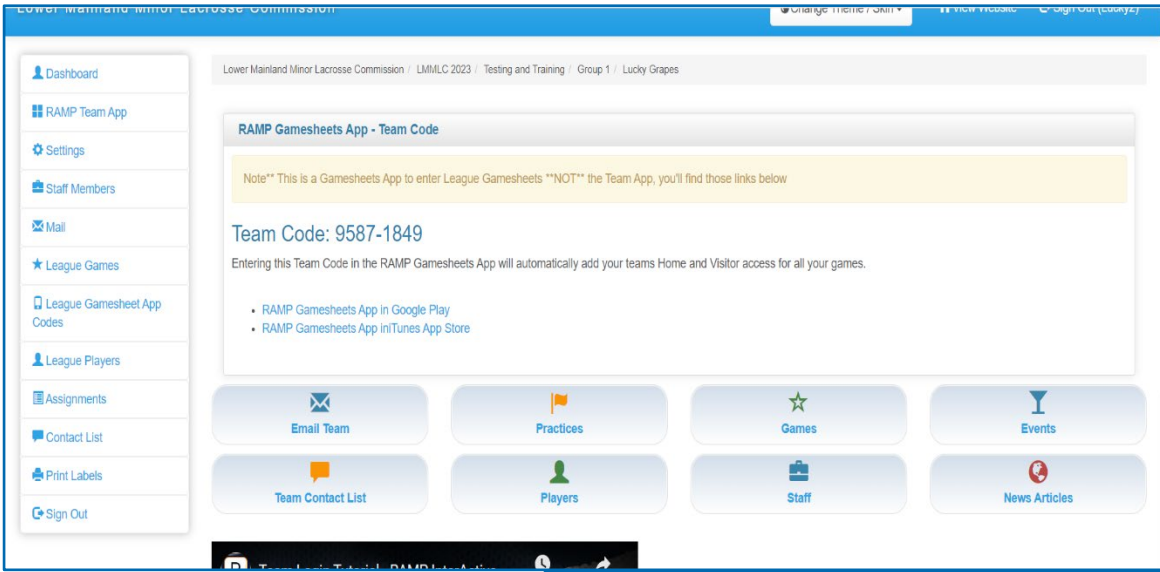

# [Log-in to Computer](#)

Log in via Admin Login Top of bottom of website page:

Log-in with your username and password

# Team Page Information

When a team logs in This is their home screen Team Code is new this year

They can add their staff Coaches and managers They add their players Access game sheet app League games

Each team will need to add their staff Coaches and manager